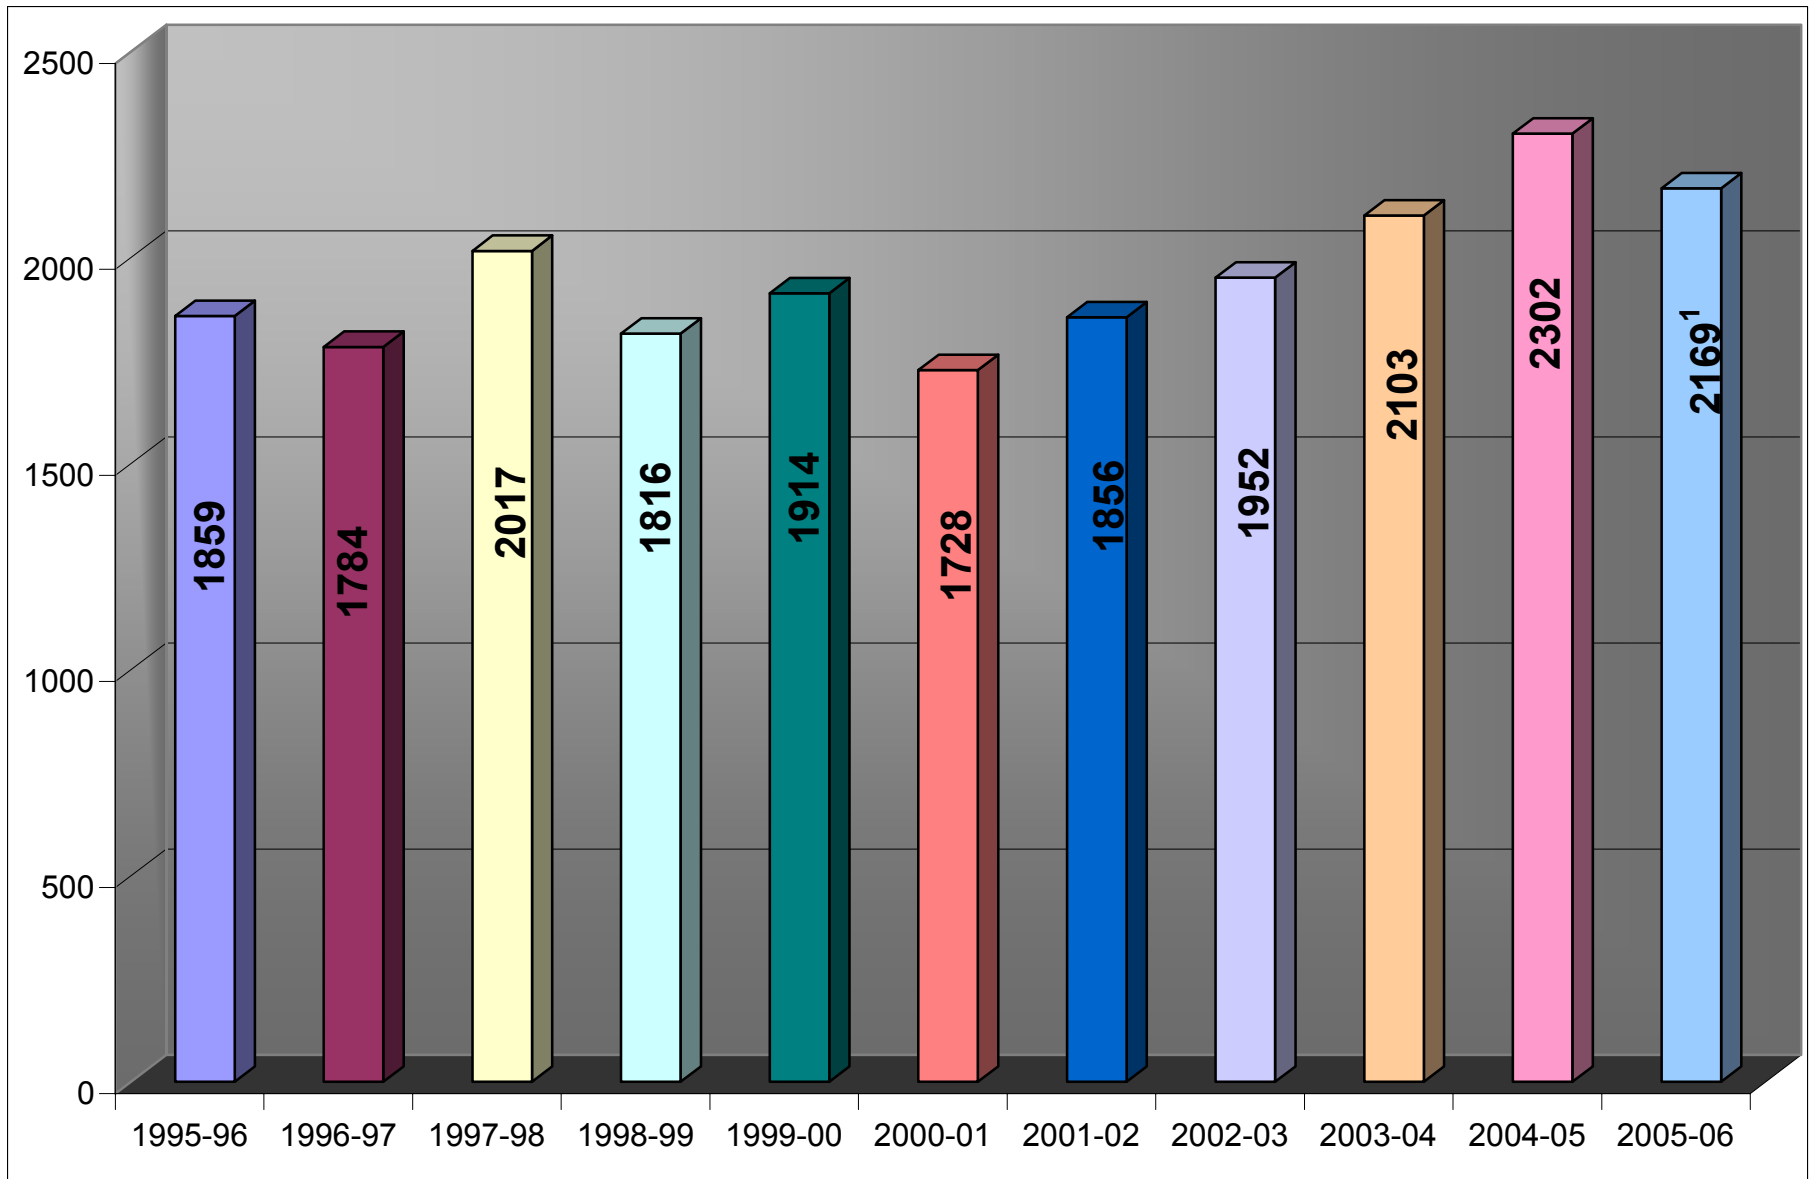

The University of Virginia's College at Wise

Unduplicated Annual Headcount 1995 - 2005

¹ Incomplete - excludes Sum I 2006