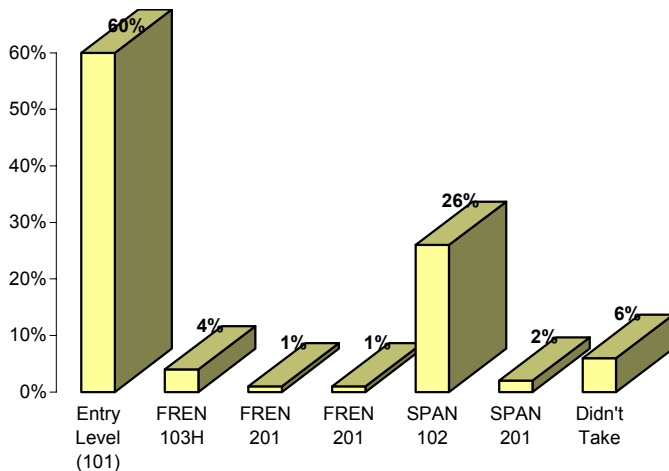

FOREIGN LANGUAGE PLACEMENT TEST

Course	Description	Number	Percent
Entry Level (101)	Elementary Language	215	60%
FREN 103H	Accelerated Elem. French	16	4%
FREN 201	Intermediate French	2	1%
FREN 201	Intermediate French	2	1%
SPAN 102	Elementary Spanish	5	26%
SPAN 201	Intermediate Spanish	6	2%
Didn't Take		21	6%