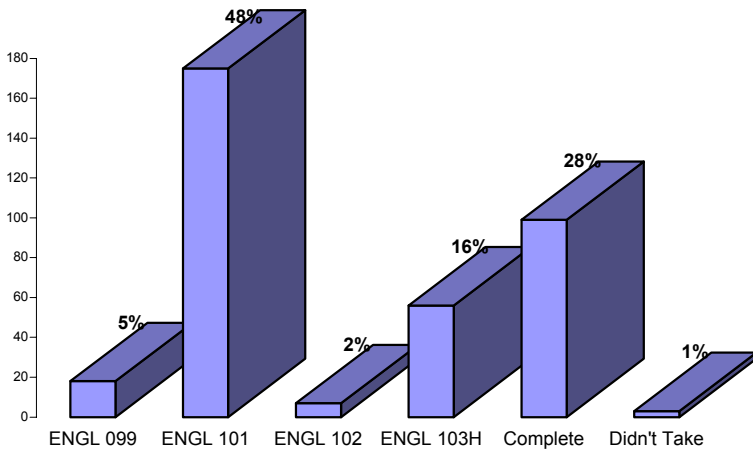

# The University of Virginia's College at Wise

FTFY Freshmen Placement Scores Fall 2005

## ENGLISH PLACEMENT TEST

Course	Description	Number	Percent
ENGL 099	Basic Skills	18	5%
ENGL 101	Composition	175	48%
ENGL 102	Composition	7	2%
ENGL 103H	Advanced Composition	56	16%
Complete		99	28%
Didn't Take		3	1%