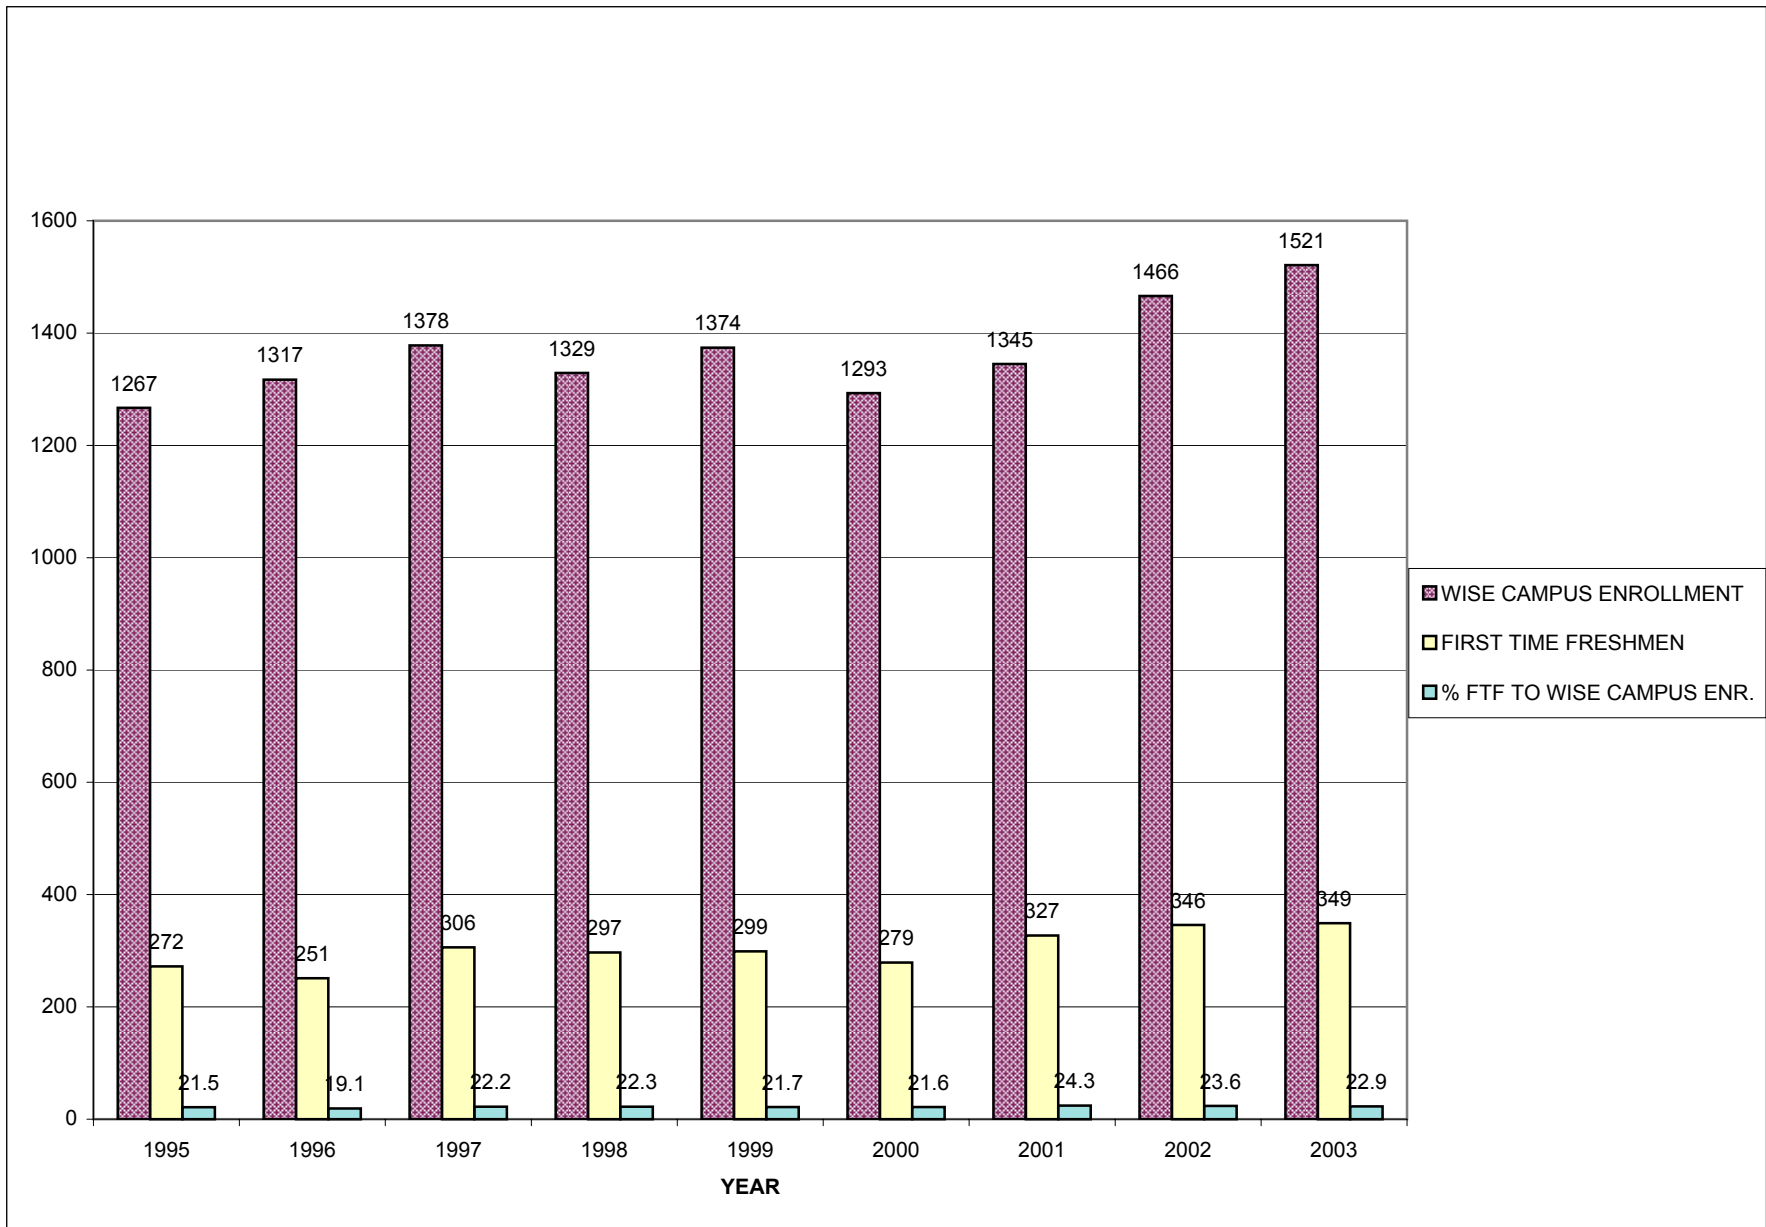

THE UNIVERSITY OF VIRGINIA'S COLLEGE AT WISE
 COMPARISON OF TOTAL ENROLLMENT TO FIRST TIME FRESHMEN 1995-2003

Source: COCO; Fall 2003 UVa-Wise Headcount Summary