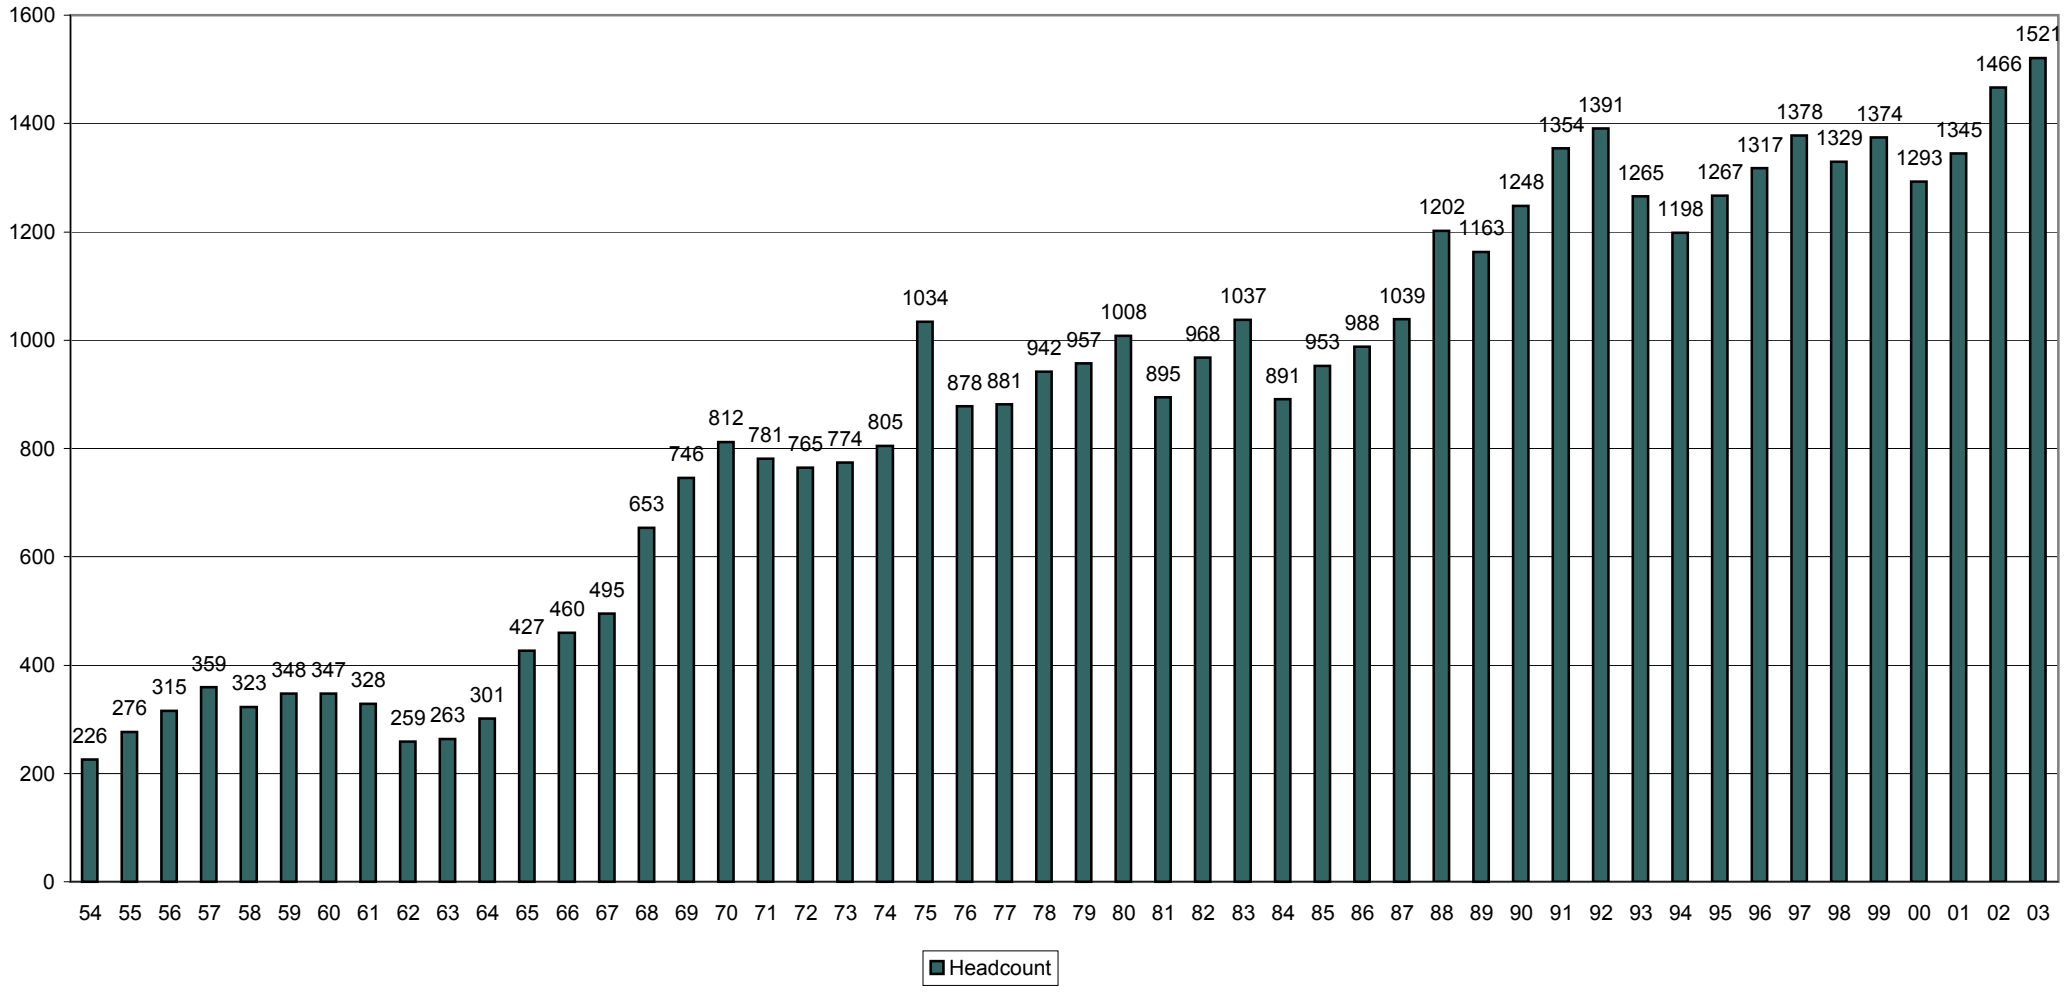

**THE UNIVERSITY OF VIRGINIA'S COLLEGE AT WISE  
WISE CAMPUS HEADCOUNT 1954-2003**

Source: COCO; Fall 2003 UVa-Wise Headcount Summary