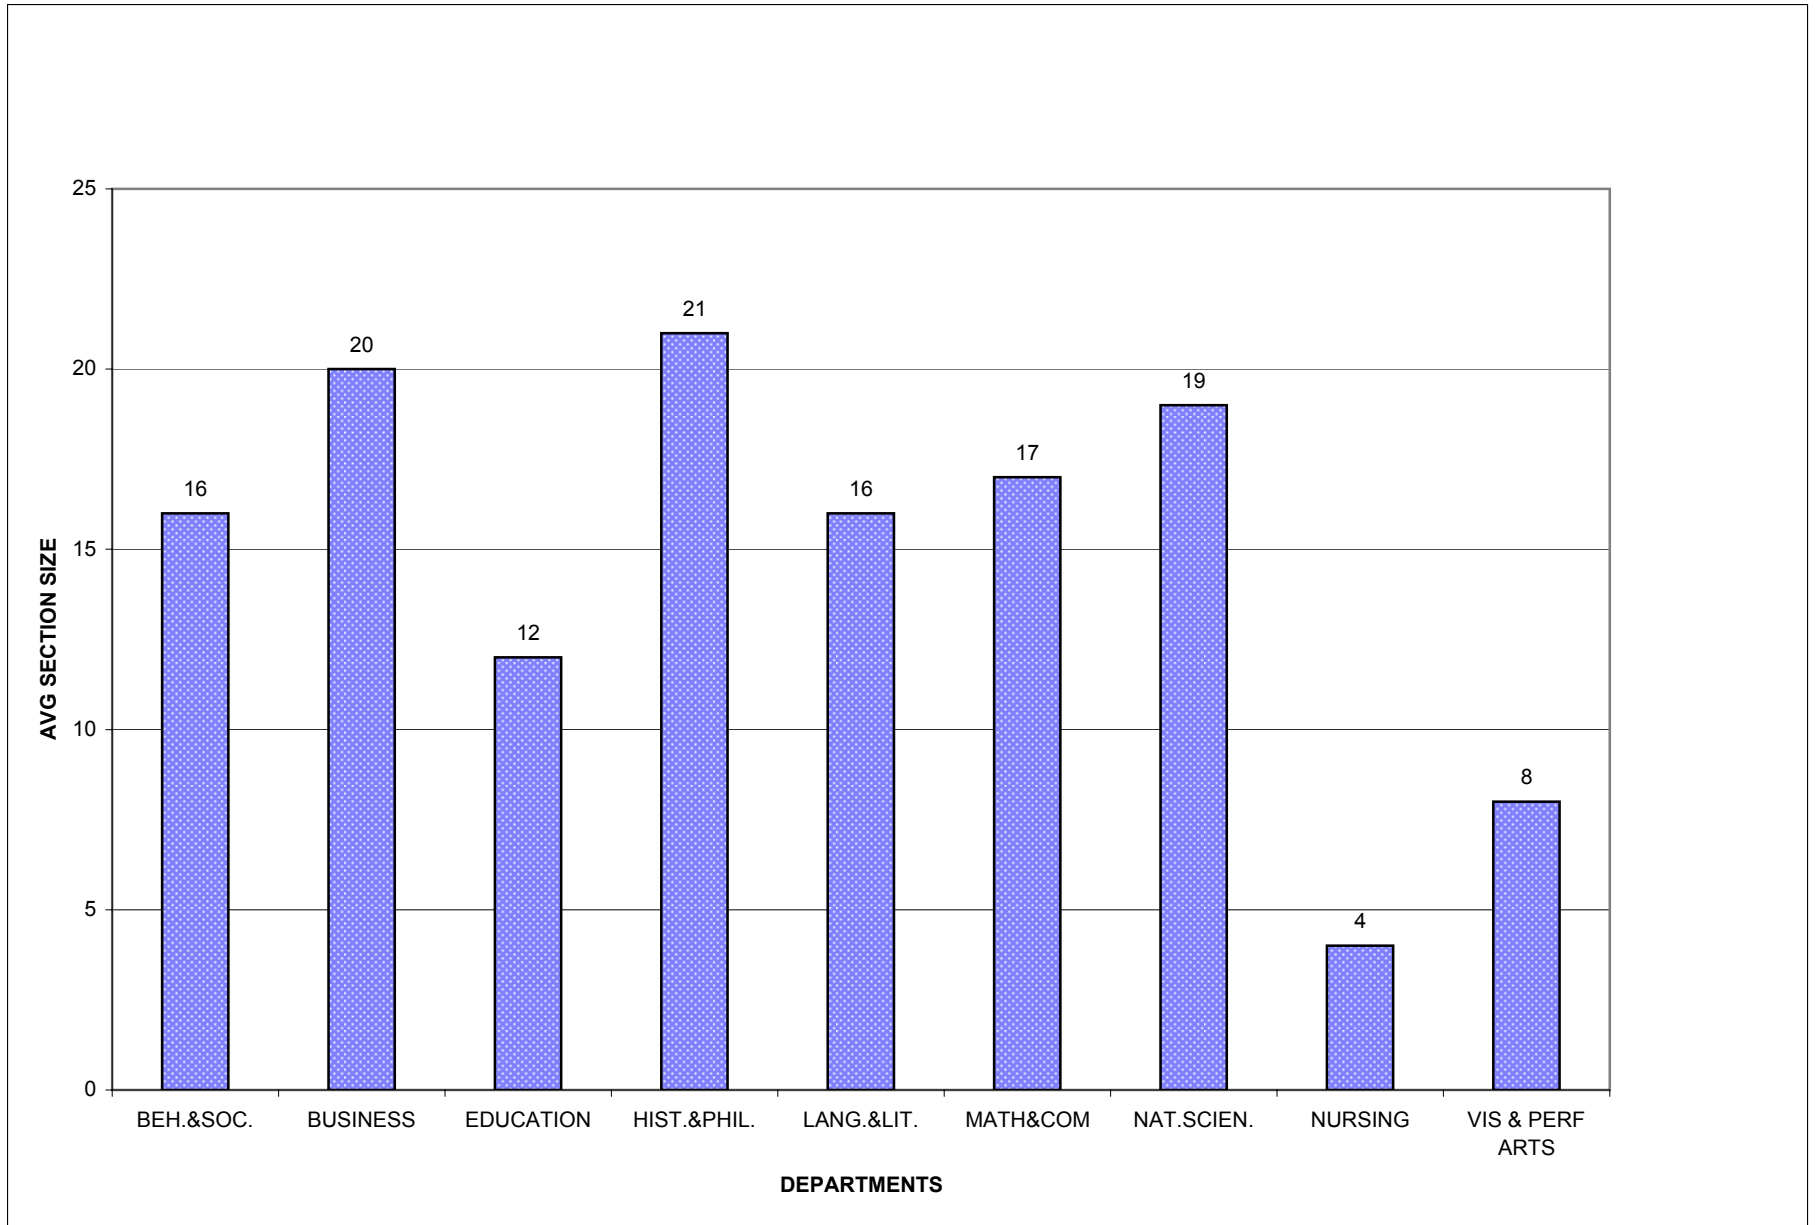

FALL 2003 AVERAGE SECTION SIZE BY DEPARTMENT

Source: COCO; Fall 2003 UVa-Wise Section/Registration Enrollment Report